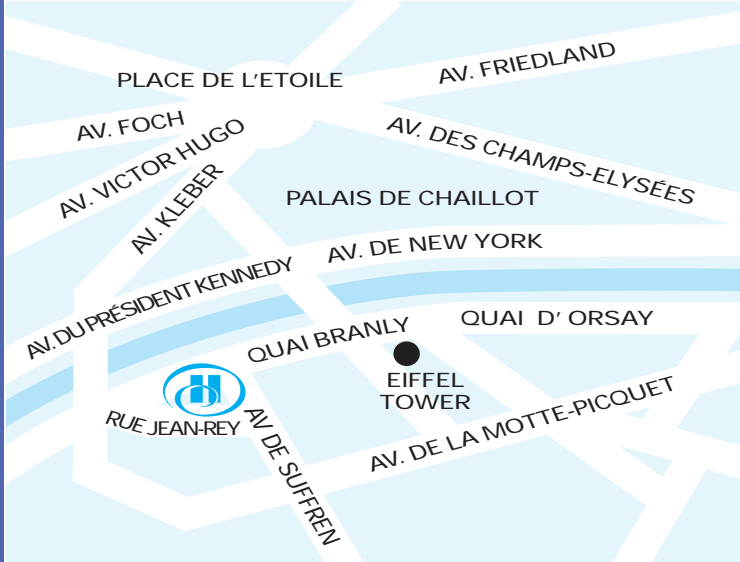

Hilton Paris

18 Avenue de Suffren, Paris, France 75015
Tel: +33 (1) 44385600 Fax: +33 (1) 44385610

www.paris.hilton.com

Location

The hotel is located in the south-western part of Paris right next to the Eiffel Tower and the Seine River. The hotel is situated in a quiet and safe residential area and is within walking distance of all major tourist attractions. Business travellers will appreciate the proximity of the Porte de Versailles exhibition hall and the Porte Maillot Congress Center. Holiday makers will benefit from the close by metro and RER stations as well as the taxi stand in front of the hotel.

Currency: Euro
Nearest Airport: Charles de Gaulle/Roissy

Meeting & Banqueting Facilities

You can discuss which layout suits you best with our sales team on Please supply number
Please note that all dimensions are approximate

Directions to Hotel

From the Peripherique (Paris' main ring road), take the Porte Maillot exit. Follow the direction marked Etoile/Arc de Triomphe. From the Arc De Triomphe take the Iena Avenue (3rd exit from the roundabout) towards the Iena Bridge. Cross the bridge in front of the Eiffel Tower and turn right at the end of the Bridge. Leave the Avenue de Suffren on your left hand side and take the next street completely on your left, rue Jean Rey. The main entrance of the hotel is at the end of this street, at the corner of the Avenue de Suffren.

Places of Interest

Eiffel Tower
 Louvre Museum
 Orsay Museum
 Arc de Triomphe/Champs Elysees
 Notre Dame Cathedral
 Sacre Coeur Basilic
 Disneyland Paris

Nearby Corporations

Schlumberger
 UNESCO
 Dupont de Nemours
 Alcatel
 Schlumberger
 General Electric
 Intel
 Air Liquide
 Dupont de Nemours
 Price Waterhouse
 Motorola
 Universal Airways
 IBM
 Philipp Morris
 McKinsey
 General Electric